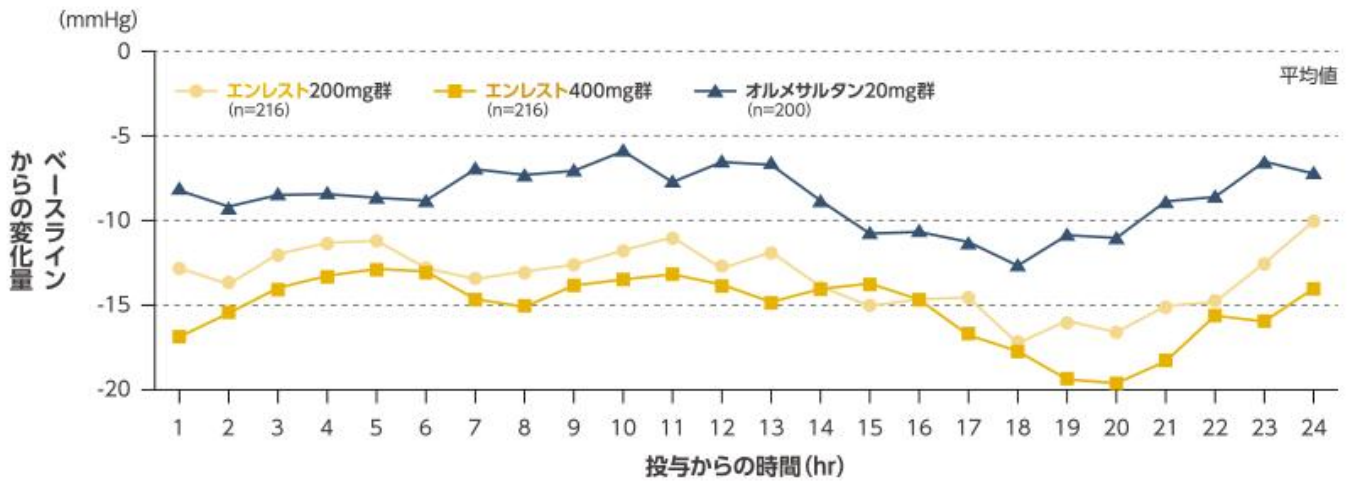

-14.99mmHg 20mg -8.78mmHg p0.001 ANCOVA

8 ABPM maSBP 24 FAS

Image

A1306